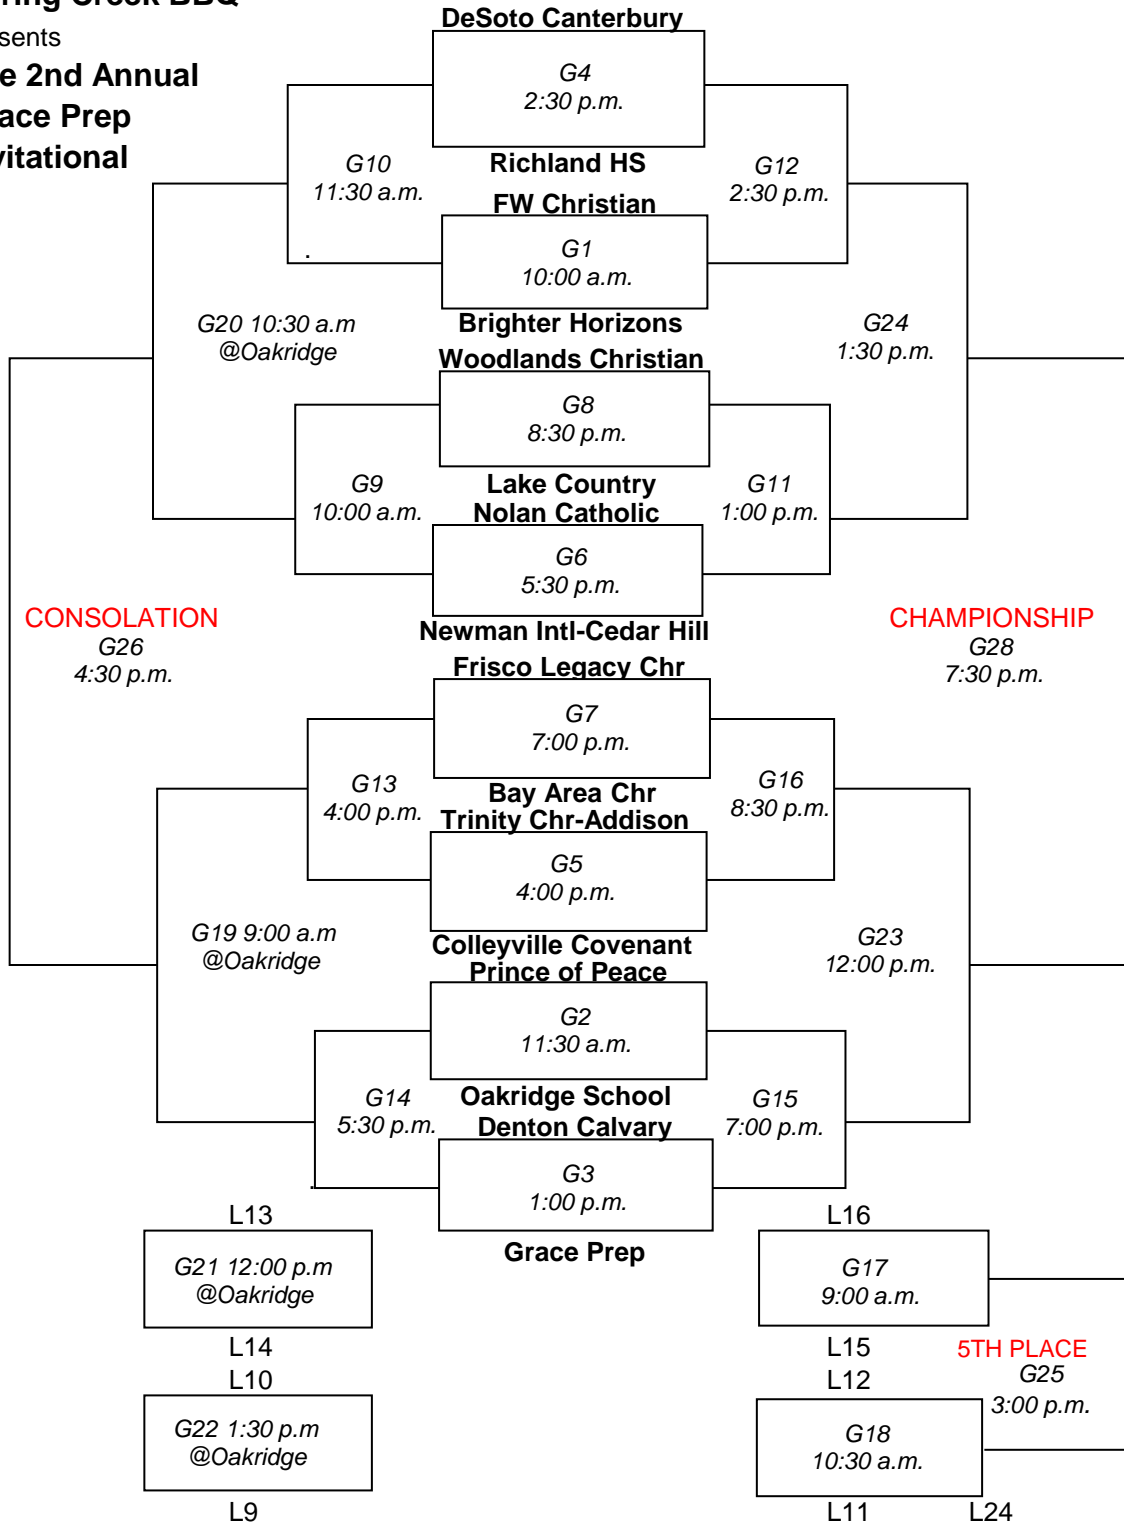

Spring Creek BBQ

presents

The 2nd Annual Grace Prep Invitational

- *games 1-8 to be played on 12/6
- *games 9-16 to be played on 12/7
- *games 17-28 to be played on 12/8
- *games 19-22 to be played at Oakridge
- *bottom team is home and will wear white